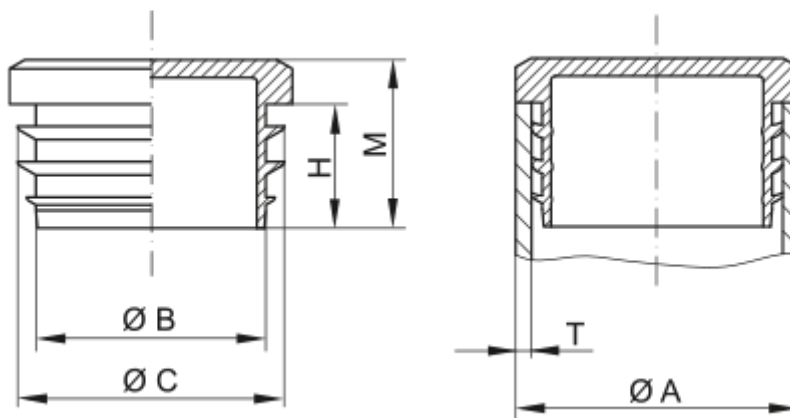

Article number: 59GPN320GL1812

Description: KLEE Finned plugs GPN 320 - 18 (Wall thickness 1-2)

Measures

A = 18

B = 13

C = 16.5

H = 11

M = 15